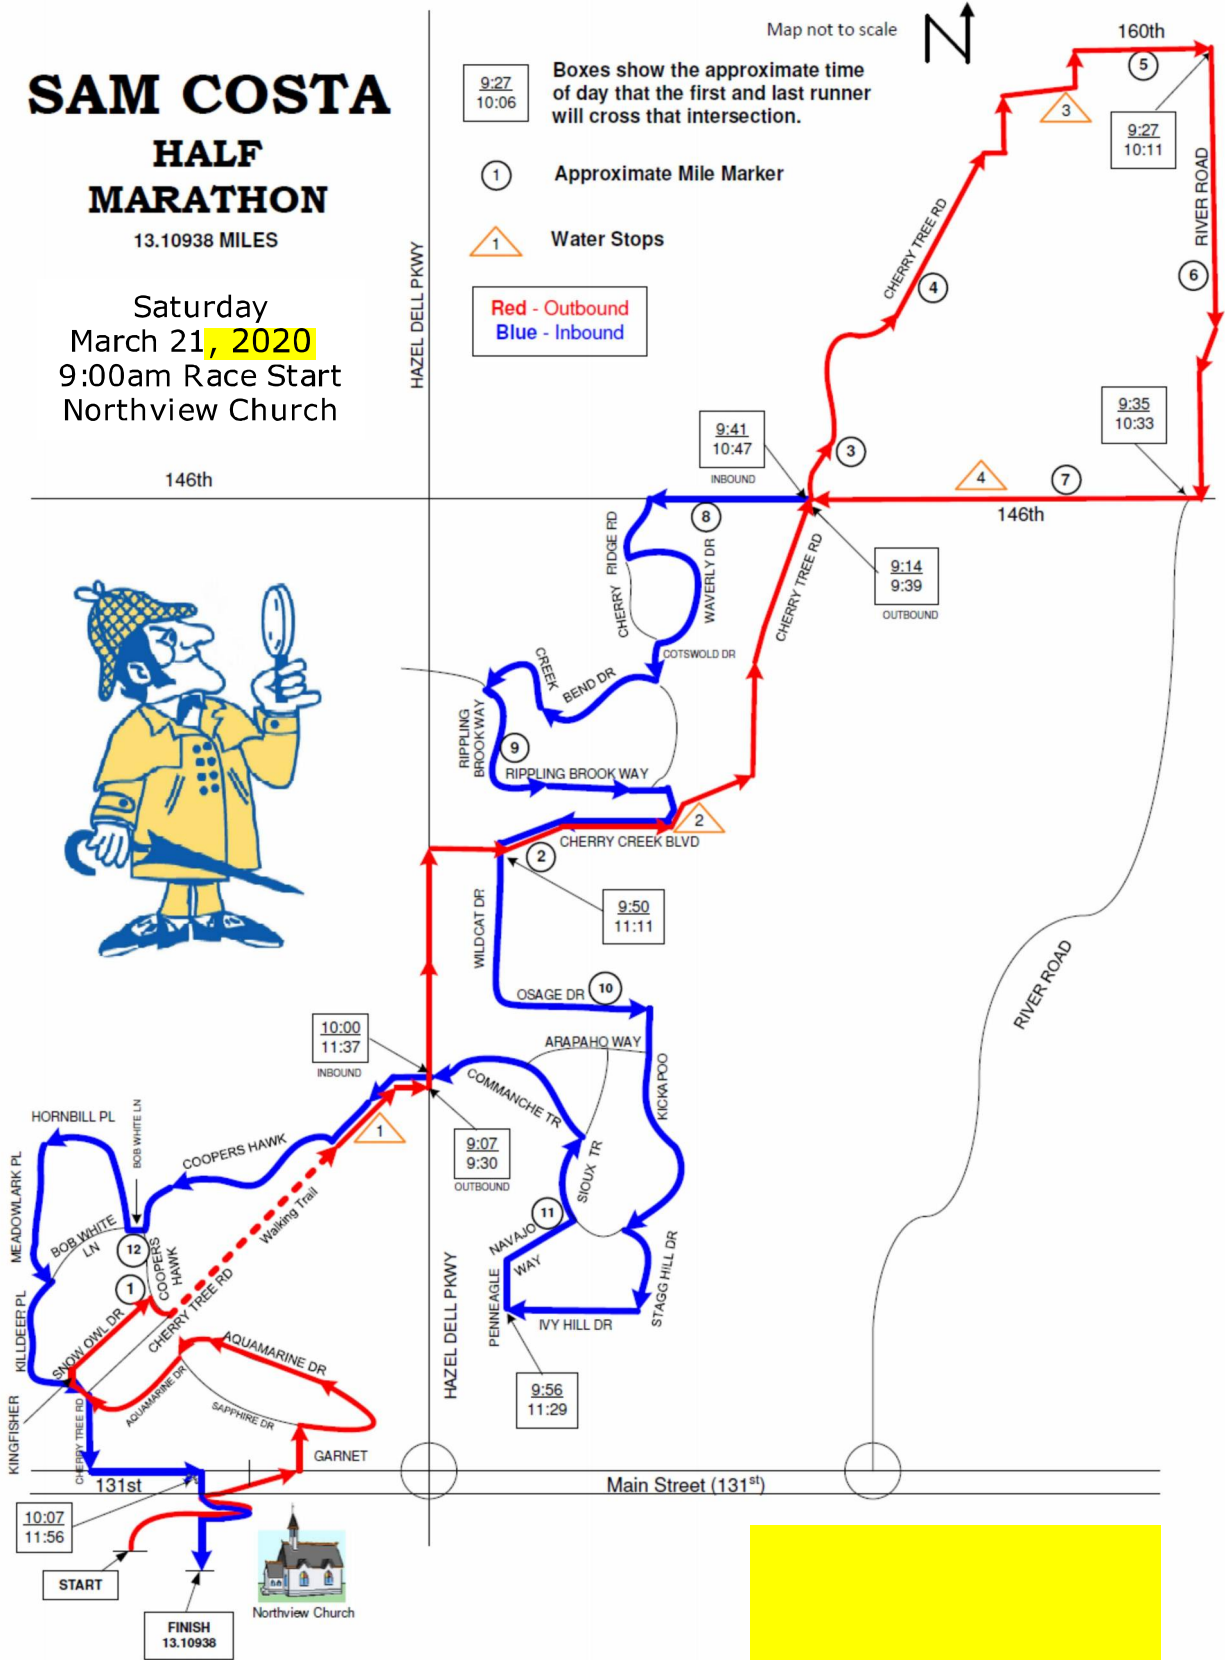

# SAM COSTA HALF MARATHON

13.10938 MILES

Saturday  
March 21, 2020  
9:00am Race Start  
Northview Church

Start - 110 feet west of centerline of west Light-pole on north drive of church parking lot.  
 Finish - North edge of 2ND X-WALK (southern most X-Walk) in front of church.