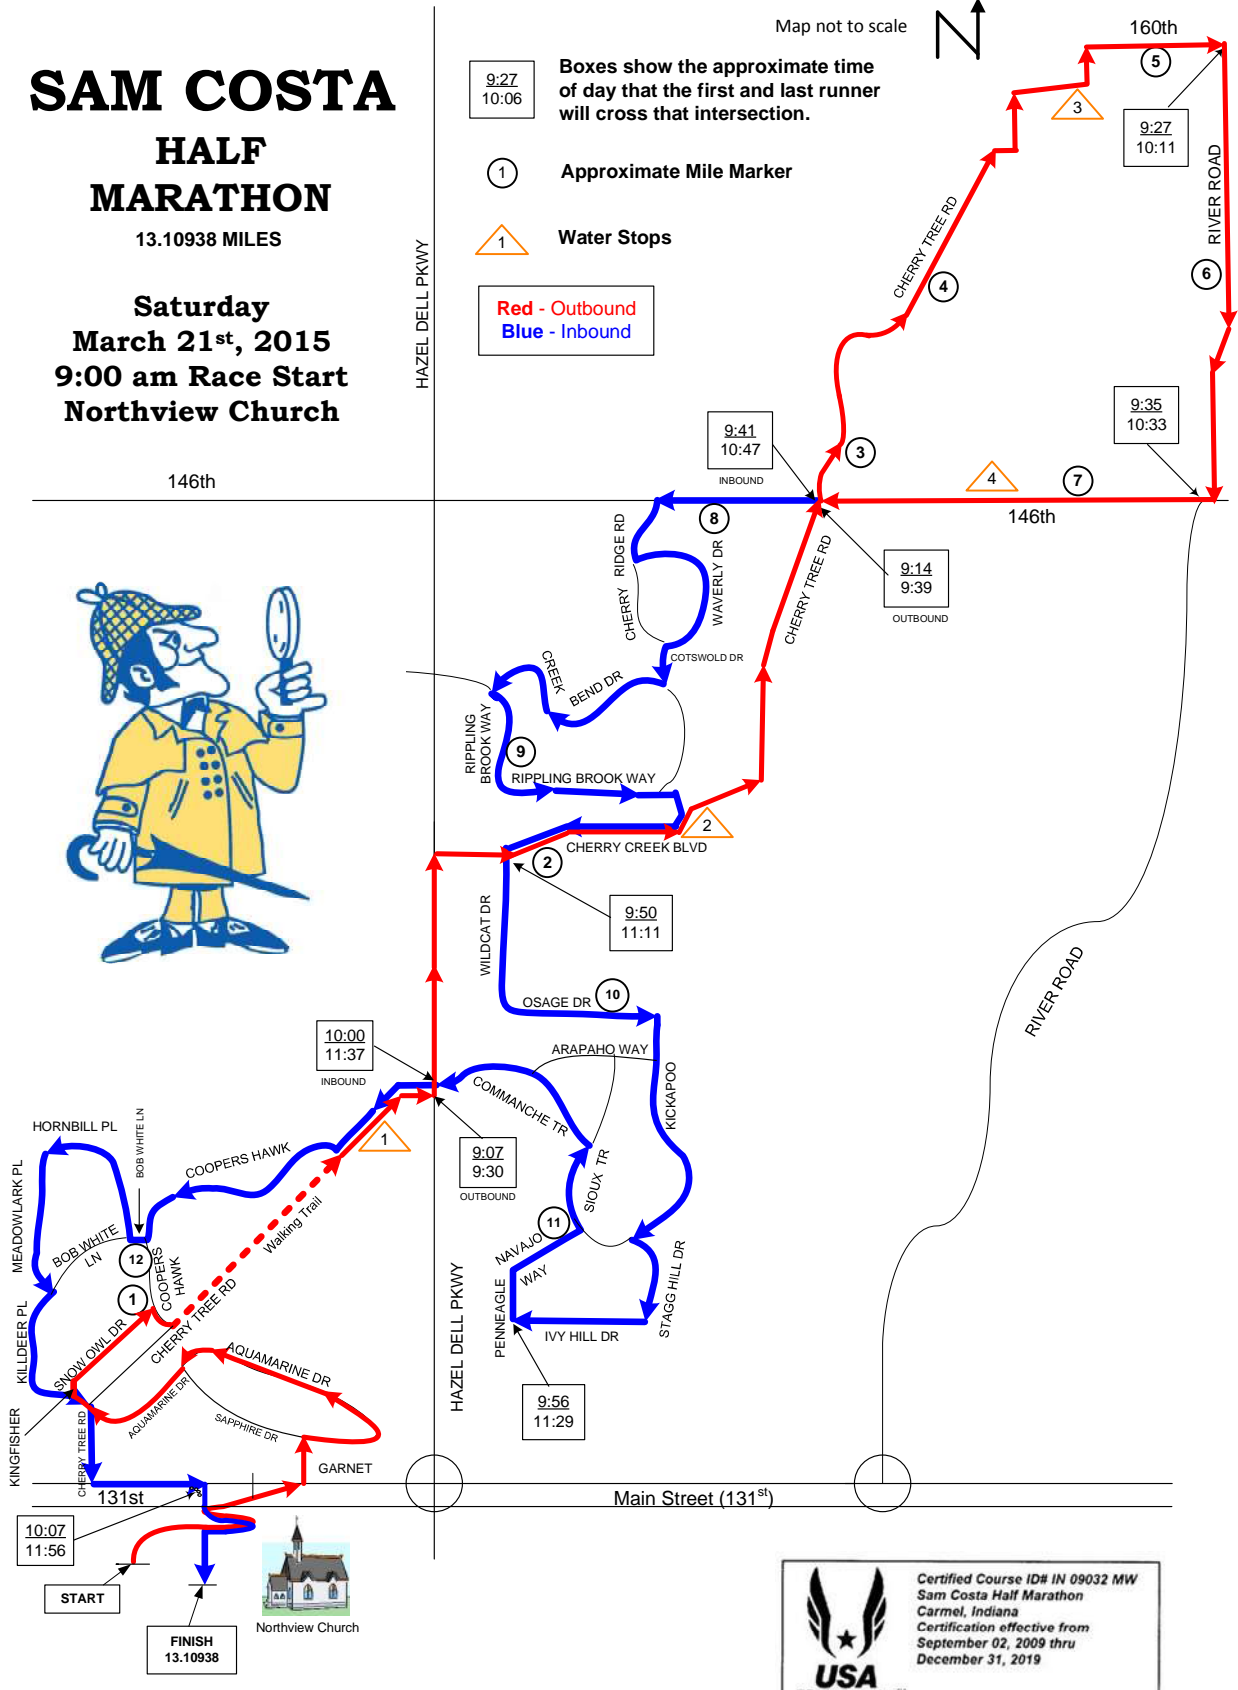

# SAM COSTA HALF MARATHON

13.10938 MILES

Saturday  
March 21<sup>st</sup>, 2015  
9:00 am Race Start  
Northview Church

Start - 110 feet west of centerline of west Light-pole on north drive of church parking lot.  
Finish - North edge of 2ND X-WALK (southern most X-Walk) in front of church.